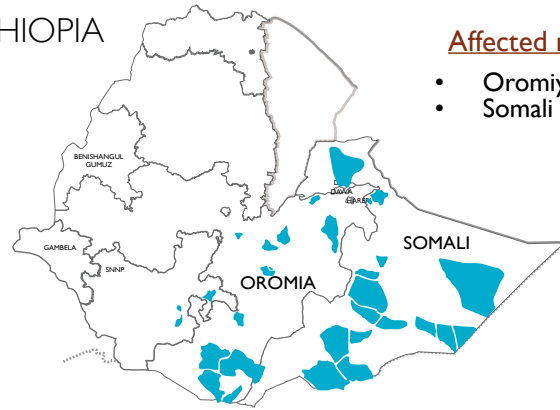

FLASH ALERT: Floods in East Africa

EAST AFRICA HUNGER CRISIS

ETHIOPIA

Affected regions

- Oromiya
- Somali

98,000

displaced by floods

72

schools affected by floods

165,000

affected by floods in Somali region

Situation updates

Flooding in the Somali region has affected 165,000 people and displaced 98,000 people. Homes have been destroyed, farmland submerged, crops destroyed, livestock killed and schools inundated with water. There is an urgent need for food, water, health services and core relief items such as temporary shelter materials, blankets and hygiene kits. World Vision is responding in Dollo Ado - where 26,000 people have been displaced - and aims to provide mosquito nets, mattresses, jerricans for carrying water and cooking stoves to families affected by the flooding. The organization aims to provide more than 14,000 people with assistance in the weeks to come.

KENYA

Worst Affected areas

- Baringo
- Garissa
- Kilifi
- Kisumu
- Lamu
- Mandera
- Tana River
- Turkana

311,100

displaced by floods

280

schools affected by floods

2,943

SOMALIA

Affected areas

- Baidoa
- Luqq
- Hirshabelle
- South West
- Jubaland
- Banadir

● Areas affected by floods

630,000

affected by floods

214,000

displaced by floods