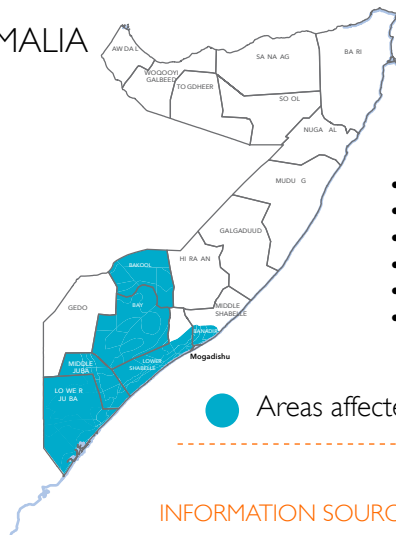

FLASH ALERT: Floods in East Africa

EAST AFRICA HUNGER CRISIS

ETHIOPIA

Affected regions

- Oromiya
- Somali

98,000

displaced by floods

72

schools affected by floods

165,000

affected by floods in Somali region

Situation updates

Flooding in the Somali region has affected 165,000 people and displaced 98,000 people. Homes have been destroyed, farmland submerged, crops destroyed, livestock killed and schools inundated with water. There is an urgent need for food, water, health services and core relief items such as temporary shelter materials, blankets and hygiene kits. World Vision is responding in Dollo Ado - where 26,000 people have been displaced - and aims to provide mosquito nets, mattresses, jerricans for carrying water and cooking stoves to families affected by the flooding. The organization aims to provide more than 14,000 people with assistance in the weeks to come.

KENYA

Worst Affected areas

- Baringo
- Garissa
- Kilifi
- Kisumu
- Lamu
- Mandera
- Tana River
- Turkana

311,100

displaced by floods

280

schools affected by floods

2,943

SOMALIA

Affected areas

- Baidoa
- Luqq
- Hirshabelle
- South West
- Jubaland
- Banadir

● Areas affected by floods

630,000

affected by floods

214,000

displaced by floods