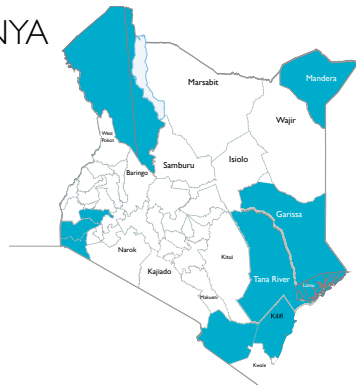

FLASH ALERT: Floods in East Africa

EAST AFRICA HUNGER CRISIS

ETHIOPIA

Affected regions

- Oromiya
- Somali

98,000

displaced by floods

72

schools affected by floods

165,000

affected by floods in Somali region

Situation updates

Flooding in the Somali region has affected 165,000 people and displaced 98,000 people. Homes have been destroyed, farmland submerged, crops destroyed, livestock killed and schools inundated with water. There is an urgent need for food, water, health services and core relief items such as temporary shelter materials, blankets and hygiene kits. World Vision is responding in Dollo Ado - where 26,000 people have been displaced - and aims to provide mosquito nets, mattresses, jerricans for carrying water and cooking stoves to families affected by the flooding. The organization aims to provide more than 14,000 people with assistance in the weeks to come.

KENYA

Worst Affected areas

- Baringo
- Garissa
- Kilifi
- Kisumu
- Lamu
- Mandera
- Tana River
- Turkana

311,100

displaced by floods

280

schools affected by floods

2,943

SOMALIA

Affected areas

- Baidoa
- Luqq
- Hirshabelle
- South West
- Jubaland
- Banadir

● Areas affected by floods

630,000

affected by floods

214,000

displaced by floods